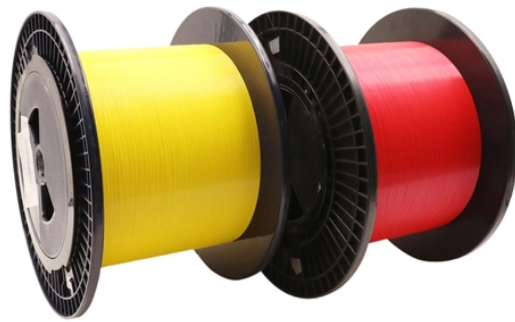

Backup power supply for AC row cabinet

Backup power supply for AC row cabinet

1 kVA / 900 Watt Convertible Rack Mount/Slim Tower Power Conditioner, Voltage Regulator, & Battery Backup UPS (Uninterruptible Power Supply) With Surge Protection.

Types of UPS Battery Backups: There are three types of UPS battery backups available: line interactive, standby, and online double-conversion. They all work a bit differently, so choose the type that best ...