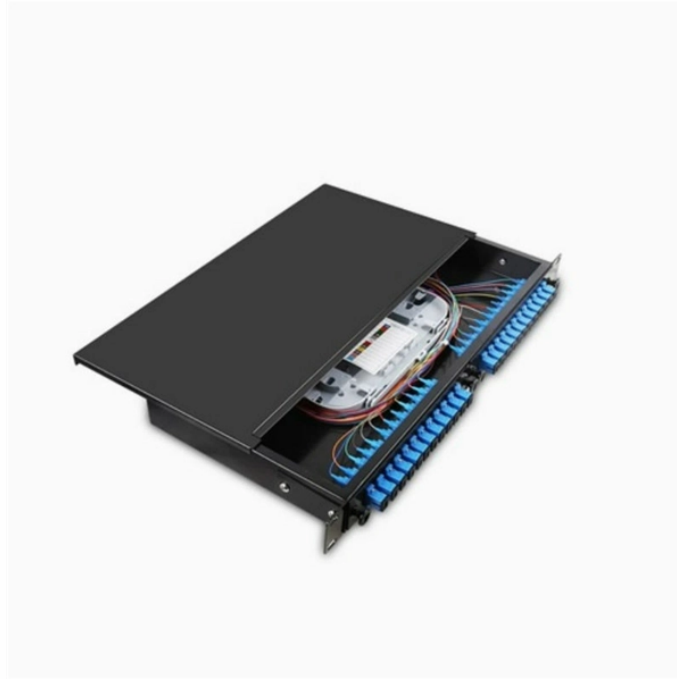

## Automatic stripping machine for sheathed optical cables

## Automatic stripping machine for sheathed optical cables

The machine adopts 16 wheels belt feeding, feeding high precision, cutting error is small, the outer skin without embossing marks and scratches, greatly improve product quality, the use of servo knife ...

Engineered for efficiency and accuracy, this model integrates both wire stripping and cable jacket splitting functions, making it an ideal solution for manufacturers and technicians working with delicate ...

JCW-CS19M is a fully automatic high-power cable cutting stripping machine covering multi-core sheathed cable and single-core wire. This machine can handle sheathed cable with a maximum ...

The machine adopts 24 wheels belt feeding, feeding high precision, cutting error is small, the outer skin without embossing marks and scratches, greatly improve product quality, the use of servo knife ...