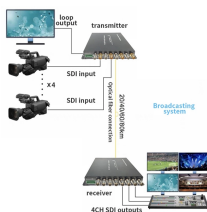

This high-performance machine integrates multiple functionalities, completing the shearing of aramid fibers, jacket stripping, and outer sheath crimping in one seamless operation, significantly reducing ...