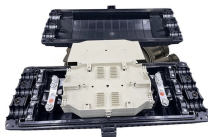

Acting or operating in a manner essentially independent of external influence or control: an automatic light switch; a budget deficit that triggered automatic spending cuts.