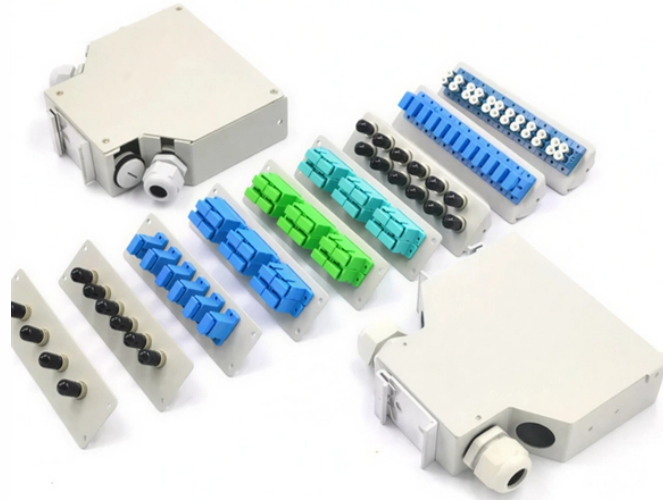

Automatic Cable Tray Manufacturing in Iraq

Automatic Cable Tray Manufacturing in Iraq

We offer Cable Tray in Iraq in different specifications at competitive market prices. Our range is customized and passes stringent quality tests, before reaching the market.

"Powering Iraq"s reconstruction with robust cable management. ↗ With rising demand for standardized cable trays in Iraq"s energy and construction sectors, the Yanwu Cable Tray Roll...

Being one of the leading Cable Tray Manufacturers in Iraq, we use graded raw materials and all the latest technologies for manufacturing purpose. Our experienced team also pays attention to their ...

We manufacture cable trays and cable ladders in different sizes and thicknesses, with a complete range of accessories to support secure installation, flexible routing, and easy maintenance for indoor and ...