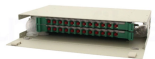

Distribution Boxes BXM (D)8061 Explosion proof
Distribution Boxes Lighting or Power (Ex db ec IIC)

These are available in a range of materials including Stainless Steel, GRP & Sheet Steel from IP42 (Indoor) to IP 66 (Outdoor) Applications.

SUPPORTS
DIN RAIL INSTALLATION

The Ex d enclosures are capable of withstanding an explosion of the installed components, as well as protecting the components from an external explosion. Furthermore, the pressurized enclosures are ...

Safely conduct, connect and distribute energy in hazardous areas with R. STAHL's terminal boxes. We offer bespoke, custom-made terminal boxes and terminal box combinations, as well as standard ...

Atex control stations, explosion protected control units and distribution boxes made stainless steel maritime grade AISI 316L or AISI 304L. Atex Delvalle provides a custom build facility for Hazardous ...