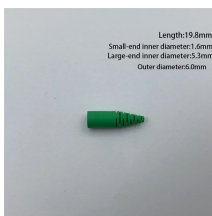

Explosion proof distribution boxes and electrical enclosures are critical components for ensuring safety in hazardous environments. They are designed to contain internal explosions and ...