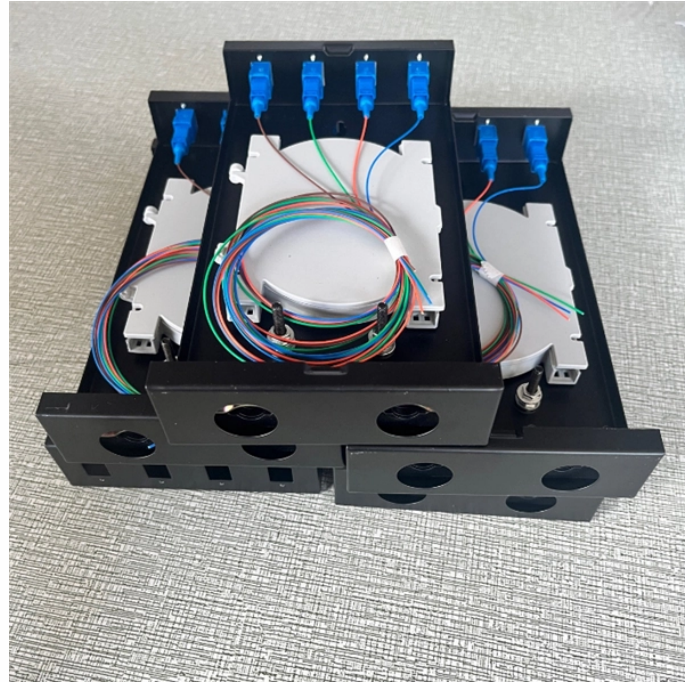

Austrian Data Center Aluminum Alloy Cable Management System Installation Case

Austrian Data Center Aluminum Alloy Cable Management System In

Simply cut the aluminium profiles to length and assemble them. An equipotential bonding kit, available as an accessory, can be inserted directly into the slot of the aluminium profile. Through a self tapping ...

Discover how aluminium cable trays are transforming data center infrastructure with durability and efficient cable management solutions.

Precision engineering ensures fast installation, modular expansion, and long service life, even under demanding operating conditions. Aeons cabinet and rack cable ...

Because of their lighter weight aluminum cable trays are easier to install than steel cable tray.

The aluminum cable tray is a lightweight, durable, and cost-effective solution used for organizing and safely carrying electrical and data cables. With easy installation and strong corrosion resistance, it is ...

This article explores the design, benefits, installation practices, and real-world applications of aluminum alloy cable trays, providing actionable insights for your next project.

The aluminum cable tray is a lightweight, durable, and cost-effective solution used for organizing and safely carrying electrical and data cables. With easy installation and strong corrosion resistance, it is ...