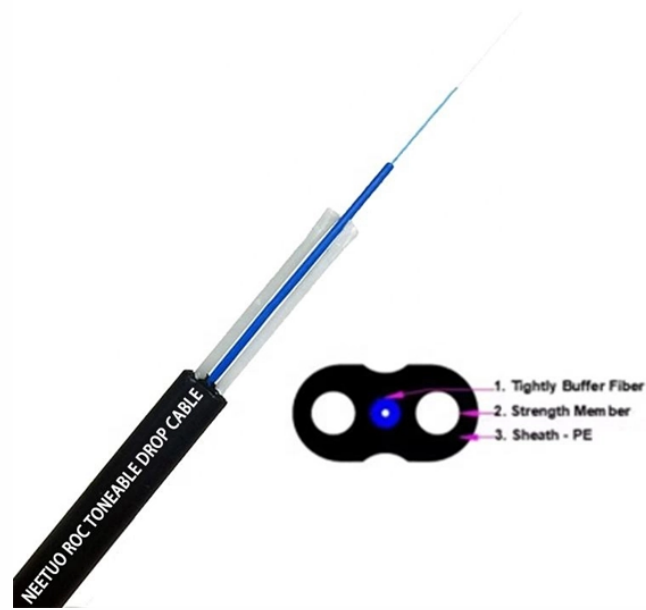

Australian Smart Control Distribution Cabinet