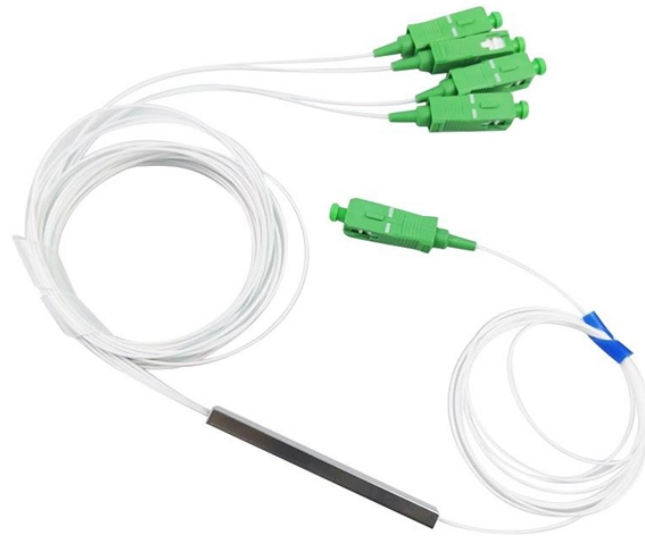

# **Australian Metallurgical Cable Trays and Conduits**

Cable trays are a type of cable management system used to support and organise electrical cables and wires in commercial, industrial, and residential settings. These cable tray systems are typically made ...

Metal cable tray system (CTS) components offer continuous cable support, are lightweight, structurally durable and easy to install. Our superstructure-strut products are of the highest quality, competitively ...