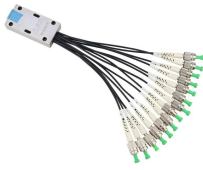

## Australian BBMD Explosion-proof Lighting Distribution Box

Direct on Line (DOL) and Star Delta Starters, Special Starters, Control Stations with push buttons, Switches and Pilot Light. All aspects of motor control when installing electrical equipment in ...