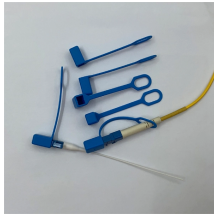

B& R Enclosures specialise in total solutions for hazardous areas where flammable liquids, vapours, gases or combustible dusts are likely to occur in quantities sufficient to cause a fire or explosion.

Looking for travel inspiration? Discover Australia's sparkling beaches, friendly wildlife and natural wonders. There's never been a better time to travel to Australia, so come and say g'day!