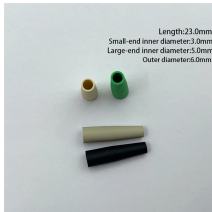

ACURA Group is a premier supplier of cable support systems for commercial and industrial construction projects and offers products such as cable tray, cable ladder, cable mesh basket and relevant ...