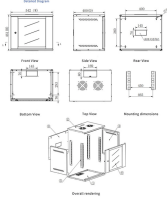

Arrayed Waveguide Gratings (AWGs) are widely used photonic components for splitting and combining different wavelengths of light.

To satisfy the stringent requirements of large-capacity optical communication systems, the high-performance silicon arrayed waveguide gratings (AWG) with 32 wavelength channels and 100 ...