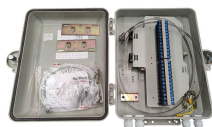

We present simulation of 8-channel, 100-GHz silicon nitride based AWGs using three different commercial photonics tools, namely PHASAR from Optiwave Systems Inc., APSS from Apollo ...