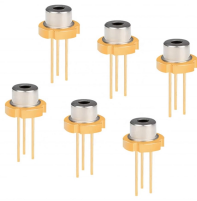

Armenian Trough-type Long-span Cable Tray

Armenian Trough-type Long-span Cable Tray

Custom Fiberglass Cable Tray, Trough Type Long-Span Tray, Ladder-Type Anti-Corrosion Flame-Retardant Cable Trunking with Cover

MP Husky's cable tray selector for choosing the correct tray type (ladder, solid bottom, perforated, wire mesh) and size based on load, cable type and installation requirements.

Trays shall be supported at a maximum span of 2.5m by trapeze, wall, floor or channel mounting methods and will not exceed maximum loads as specified by the manufacturer.

Trough Cable Tray (also called Trough Tray) features a closed-top, U-shaped design that provides full protection for cables against dust, debris, and physical damage.

Cablofil steel trough trays provide the strength and security required when then need to limit cable access is of primary importance.

Designed as a superior rooftop support for cable tray, UV resistant and approved for most roofing material or other flat surfaces. Can be used with any of Cooper B-Line's cable tray clamps and guides.