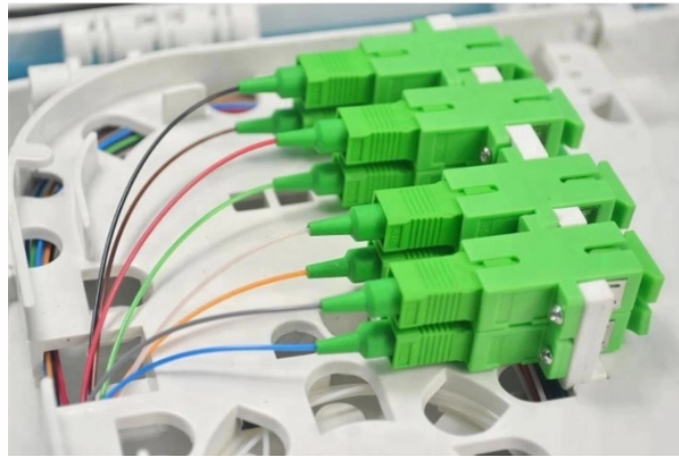

### Overview

This report analyzes the Armenian singlemode optical fibre cables market and its size, structure, production, prices, and trade. Below is a description of these types: The standard six-core single mode fiber optic cable. (Outer) 18×0. Once receive your question, the supplier will answer you as soon as possible. Smart Filtering As you select one or more parametric filters below, Smart Filtering will instantly disable any unselected values that would cause no results to be found., Single Armor, Single Jacket, Loose Tube, Zero Water Peak, Dry/Dry. Our reels have a manufacturing variance of up to 5%, you will be billed for the quantity that ships. **IMPORTANT PRICING, CHECKOUT, AND SHIPPING INFORMATION!** \*\*\*Due to continuous. Conductor: composed of copper conductors, insulating plastic and steel wire armor. Nominal size of diameter: is divided into: 4. Working temperature: heat grade is.

## Armenian Single-Mode Well Logging Optical Cable Price

Discover 6 core single mode fiber optic cables with G657A1/A2 ...

These robust cables are used with mobile closed-circuit TV inspection systems to explore subterranean sewer lines and storm sewers and are offered in multiconductor and armored coaxial constructions. ...