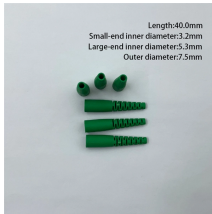

ONU, or Optical Network Unit, is a networking device that connects your home or business to the internet using fiber optic cables. It's like a bridge between the vast internet world and your personal ...