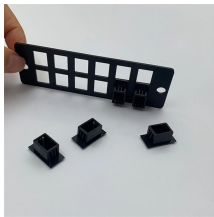

## Are there any fiber optic splice trays for sale in Kenya

## Are there any fiber optic splice trays for sale in Kenya

Buy Fiber Optic Splice Tray, Fiber Optic Box, Fiber Optical Terminal Box Waterproof 12 Core FTTH Fiber Optic Distribution Enclosure IP65 online in Kenya and get this delivered to your address ...

This tray is designed to organize, protect, and facilitate the termination and splicing of up to 12 fiber optic cores, making it an essential element for managing fiber optic cables in network cabinets, outdoor ...

8 Port fiber tray With SC simplex adapters is Pole and Wall Mountable, perfect for corridors, basements, poles, external walls and more. Made with high-quality plastic and fitted with a rubber gasket, this ...