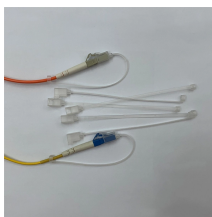

We offer the best Arnet 12D (24F) SC Unloaded Fiber Optic Tray price in kenya order online. In stock with same-day delivery in Nairobi.