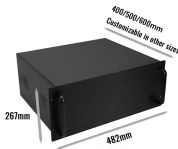

Durable Stainless Steel Construction – Made from high-quality 304 stainless steel with a chrome finish, ensuring long-lasting durability and corrosion resistance. Versatile Cable Management – Ideal for ...

Order Kable Kontrol Wire Mesh Cable Tray Straight Section, 304 Stainless Steel, 4in W x 2in D x 9.83ft L, KK-4X2X10-304SS at Zoro . Great prices & free shipping on orders over \$50 when you sign in ...