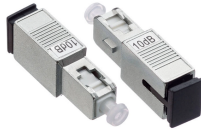

## Are fiber optic splice reels available in single-mode and dual-mode

The L-com FOT-RMSP-AMU is a reusable mechanical fiber optic splice that is cost effective and easy to install. The FOT-RMSP-AMU is for 125um clad fiber cable and will accept buffer sizes from 250um to ...

The reel includes a side reel flange. The connectors are assembled using the ...

Whirlwind is proud to introduce Battle Flex, the worlds toughest fiber optic cable made. Available in both single and multimode. Each Battleflex™ cable contains four individual fibers.

Fiber Instrument Sales (FIS) now offers patch and splice cassette kits that accept up to 12 SC fiber connections or 24 LC fiber connections. The configurations are available in UPC and APC ...

High quality optical fiber mechanical splices such as 3M Fibrolok, Corning Camsplice, AMP CoreLink, Siemon UltraSplice, and more. All In Stock.

The reel includes a side reel flange. The connectors are assembled using the Neutrik opticalCON ADVANCED system, which adds lockable, waterproof metal caps and rubber guards, especially ...

The hub has 608ZZ ball bearings for the smooth action. The cable's LSZH outer covering ensures a prolonged product life. A fiber optic cable reel will support cables for many years. Internal parts can ...