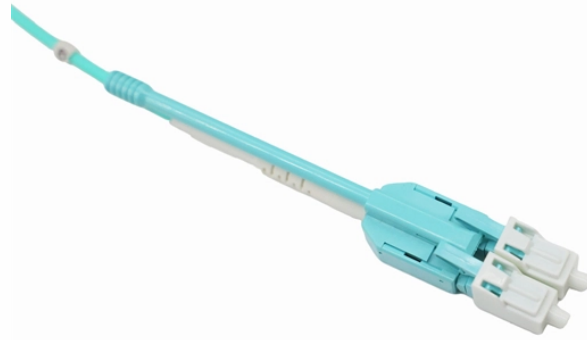

# **Aq2180h Optical Power Meter**

## Aq2180h Optical Power Meter

AUTO-OFF optical connections to the AQ2180 are made via the universal adapter interface on the top of the unit. The instrument has 7 working wavelengths (AQ2180H is 5 wavelengths) to totally satisfy ...

High power version (AQ2170H, AQ2180H): +26 dBm max. Fits in the palm of your hand or pocket... even with the standard protector installed. Large memory capacity stores up to 999 measurement results, ...

The AQ2180 series of full-featured palm-sized and lightweight optical power meters is designed for use with an optical Light source to perform optical loss measurements on optical fiber cables. Optical ...