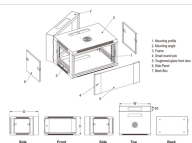

Fiber distribution box is made of high-strength engineering plastics, anti-UV, anti-aging ability. The distribution box is sealed adopts buckle + two screw type structural seals, and the left and right ...