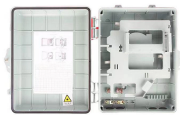

The 8 Cores Terminal Box with 3 Ports is a high-quality optical distribution box that can be used as a termination point for the feeder cable to connect with two cables in FTTX communication network ...