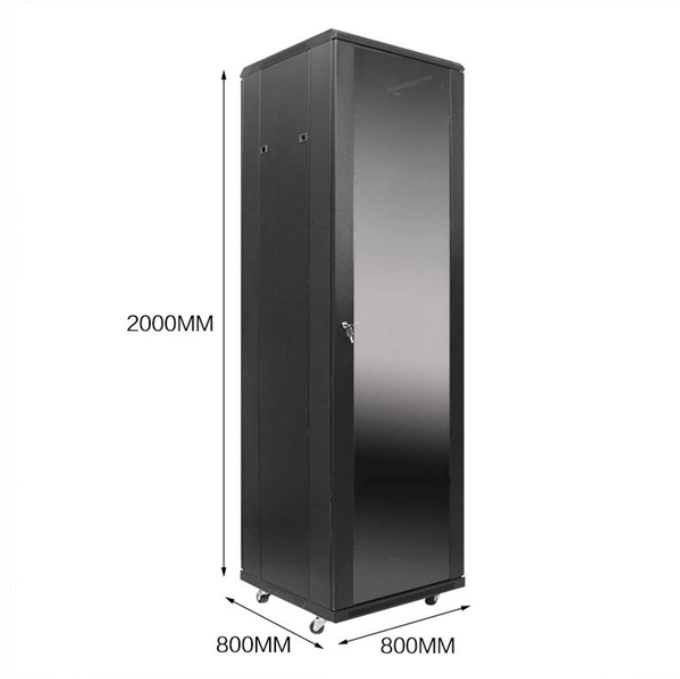

Angola Optical Modulator QSFP

Angola Optical Modulator QSFP

Confused about SFP+, SFP28, QSFP+, QSFP28, QSFP56, QSFP-DD, QSFP112 vs OSFP? We've got you covered. Read to discover the key differences.

QSFP-DD (Quad Small Form Factor Pluggable-Double Density) is a new modular connector system that utilizes a dual-density, four-channel, small, hot-swappable optical module ...

They expand Cisco routed optical networking applications to include 800G links and are compatible with Cisco and third-party 800G-capable routers, switches, and transponders with QSFP ...

QSFP-DD transceivers double the number of high-speed electrical interfaces in QSFP to achieve 400G Ethernet speeds - and double them again to reach 800G.