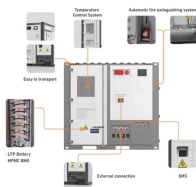

The Industry 4.0 Smart Factory is a digitized and highly automated manufacturing facility that uses connected devices, machinery and production systems to continuously collect and share data.

With frequent power outages affecting 40% of Luanda's businesses, energy storage cabinet containers have emerged as game-changers. These modular systems combine lithium-ion batteries with smart ...

We use cut-edge tools and modern machinery to manufacture premium quality Electrical Panels, LT Distribution Panels, Cable Bus Ducts, Power Generators, and Electrical Transformers in Angola.

To address these challenges, a customized industrial distribution cabinet was developed for a factory project in Congo. The system integrates five independent power channels through a ...