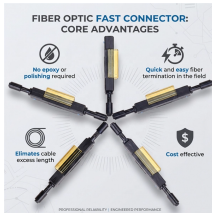

Geographical and historical treatment of Angola, including maps and statistics as well as a survey of its people, economy, and government.