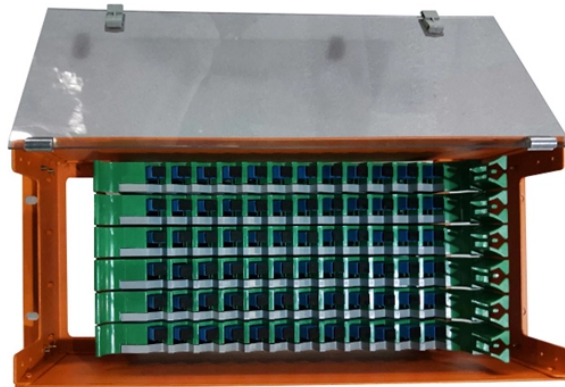

## Angle of cable tray support brace

## Angle of cable tray support brace

Contact us today for your custom or standard sized support bracket needs. Supports should be located so that connectors (splice joints) between horizontal runs fall between the support point and quarter ...

Cable Tray Adjustable Angle Bracket LB3 brackets can be used for mounting lighting units at adjustable angles and are fixed to both the sidewall and the base of the cable tray.

The radius for cable ladder and cable tray fittings is usually determined by the bending radius and stiffness of the cables installed on the cable ladder or cable tray.

These three qualities make the Cablofil Wiremesh Cable Tray system preferred by installers.

Learn about the different types of cable tray support, including rod supports and angle steel supports, and how to choose the right one for your electrical installation needs.