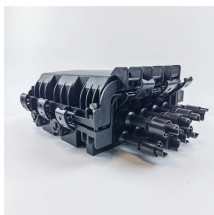

Market Forecast By Conductor (Copper, Aluminum), By Power Rating (Low, Medium, High Power), By End-User (Utilities, Commercial, Industrial, Residential, Industrial Chemicals & Petroleum, Metals & ...