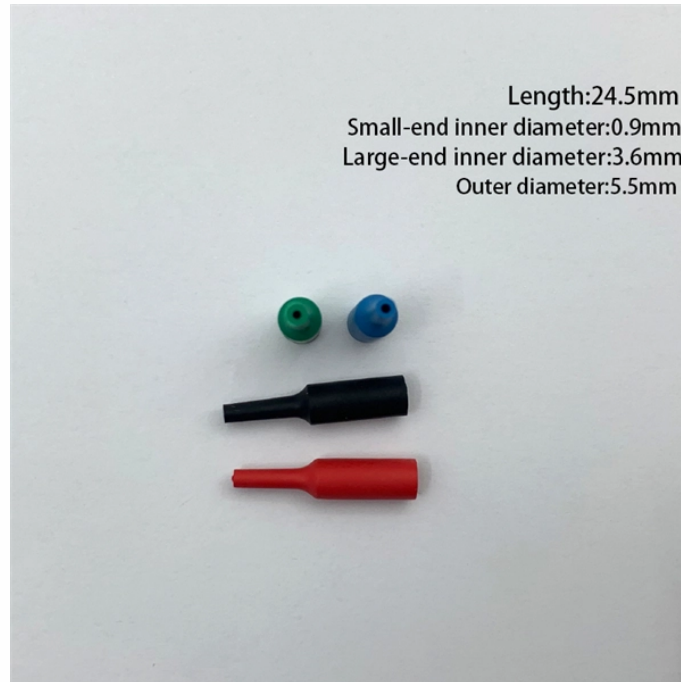

Airport-grade optical power divider

Airport-grade optical power divider

No products in the cart. Power Dividers POWER DIVIDERS 500 WATTS N-FEMALE AND 7/16 DIN Frequency range shown is 1.5:1 VSWR bandwidth. Typical response is less than 1.2:1 at band ...

An inexpensive version of the power divider, shown in figure 16, is used in the home to divide cable TV or over-the-air TV signals to multiple TV sets and other devices.

These devices can also be used for broadband CATV applications. They are available in a variety of connectorized and surface mount packages. Available in subsets operating between the 400 kHz to ...

Narda-MITEQ features a very wide selection of narrow and broadband Wilkinson style power dividers with SMA, Type N and 2.92 mm coaxial connectors.

Shop DigiKey's large in-stock selection of RF Power Dividers/Splitters. View inventory, pricing and order now for same day shipping!