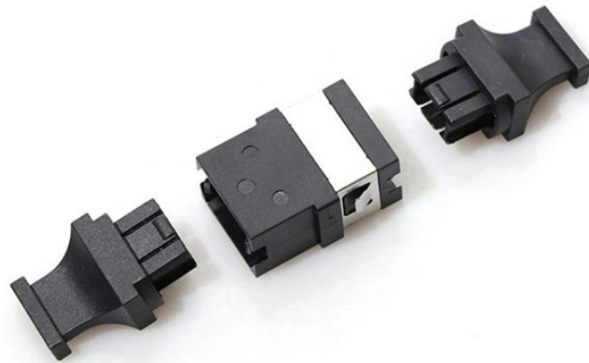

Aesthetically pleasing active fiber optic connectors

Overview

Common types of fiber optic connectors include: Biconic connectors have precision tapered ends for low insertion loss. It has a glass-filled plastic mold and started with the fiber being molded into the ferrul.

Aesthetically pleasing active fiber optic connectors

Fiber optic networking uses LC, SC, and ST connectors for different purposes. While SC connectors are still commonly used in telecom, data centers, and FTTH networks, LC connectors are ...

A component within all fiber optic connectors is called the "ferrule." The ferrule ensures alignment during connector mating and is often made from a hardened material such as ceramic, stainless steel, ...