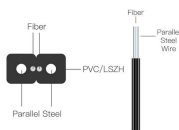

Deploying fiber above ground on poles or towers removes the need for underground digging and is particularly useful when the ground is uneven, rocky or both. Aerial installation is generally much less ...

What is Aerial Fiber Optic Cable? Aerial fiber optic cable is a type of optical fiber transmission cable used for aerial deployment, suspended on towers, poles, or other supports, ...

Aerial fiber optic cable is designed for installing outdoors while being suspended from pole to pole. The jacket is made to withstand weather and sunshine exposure.

Aerial Fiber Optic Cable is manufactured for outdoor applications, designed and optimized to be suspended in the air. The outer jacket of Aerial Fiber Optic Cable is enhanced with high-quality ...

Discover aerial fiber optic cables including ADSS, Figure-8, and OPGW types. Learn key advantages and expert installation tips for reliable outdoor networks.