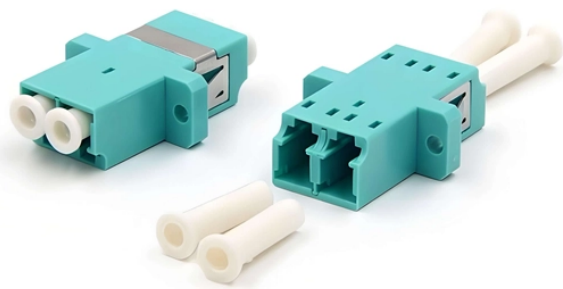

Active Optical Cable SFP

Active Optical Cable SFP

Black Box SFP28 Active Optical Cables provide premium, error-free performance for data, storage and high-performance computing (HPC) interconnectivity.

Amphenol's 10G SFP+ optical modules include SFP+ AOC. They are compliant with SFP+ MSA, SFF-8431 and SFF-8472, and are mainly used in Telecom, Wireless, InfiniBand, and ...

10G SFP+ AOC - ActiveOpticalCable offers 10G SFP+ active optical cables, which meets the needs of higher speed, greater scalability, better performance in data centers, storage network, and ...

This AOC is compliant with SFF-8431 MSA standards. It provides a cost-efficient solution as compared to using discrete optical transceivers and optical patch cables and is suitable for 10Gbps connections ...

Pivotal Optics' Active Optical Cables (AOCs) are fully integrated, plug-and-play fiber assemblies designed for short- to medium-range high-speed data links—without the need for separate transceivers.

ipolex 10G SFP+ AOC Cable - 10GBASE SFP+ Active Optical Cable, OM3 MMF Fiber with SFP+ connectors, for Cisco SFP-10G-AOC1M, Ubiquiti UniFi, Mikrotik, D-Link, Supermicro, Netgear, 1m

These 10G SFP+ assemblies are capable of transmitting data up to 10Gb/s, offering an easy installation with a flexible, multimode fiber cable.

Use our next-generation AOCs to connect between SFP+ ports, where they provide a lighter and more flexible solution than comparable copper SFP+ direct attach cables (DACs).