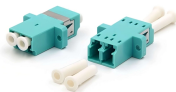

Access Switch 8-Port Gigabit

Access Switch 8-Port Gigabit

Upgrade your network with an 8-port gigabit switch from Best Buy. Shop now for fast, reliable connections and top brands.

Technical Overview Dimensions 148 x 99.5 x 30.7 mm (5.8 x 3.9 x 1.2") Port Layout 1 GbE RJ45 8 (1G/100M/10M)

TP-Link 8 Port Gigabit Ethernet Network Switch - Ethernet Splitter | Plug & Play | Fanless | Sturdy Metal w/ Shielded Ports | Traffic Optimization | Unmanaged | Lifetime Protection (TL-SG108)

The flat and compact size make them ideal for cabinet installations where space is limited. Each hardened industrial front access switch features gigabit PoE+ ports for connecting devices such as ...