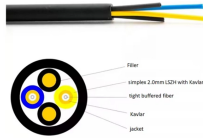

Access Layer and Backbone Switches

Access Layer and Backbone Switches

The main difference is their role: an access switch connects end-user devices (like PCs) to the network, whereas a core switch connects multiple distribution switches together to move large ...

Downlink ports are typically used to connect access layer or distribution layer switches, aggregating traffic from multiple network segments. Uplink ports, on the other hand, connect the ...

Think of your network like a city. The core layer is your highway system, the distribution layer represents the main streets connecting neighborhoods, and the access layer is your driveway ...

Each layer is served by specialized switches, with the access switch connecting end-user devices, the distribution switch aggregating traffic and enforcing policies, and the core switch acting as the high ...