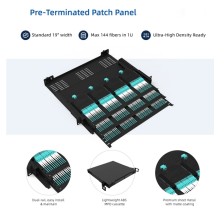

**AQ-1210E Optical Time Domain
Reflectometer Equivalent to Imported
Items for Foreign Trade**

AQ-1210E Optical Time Domain Reflectometer Equivalent to Imported

Based on this achievement, the AQ1210 series meets the diverse and demanding needs of testing requirements by field staff performing installation and maintenance of PON networks with up to 128 ...

Yokogawa AQ1210E Optical Time Domain Reflectometer (1310 \pm 25/1550 \pm 25, 1625 \pm 10 nm)

Engineered with innovative technology, the AQ1210 features dual operation mode by multi-touch touchscreen and hard-key buttons as well as fully automatic measurement and easy-to-read analysis ...

The Yokogawa AQ1210 series OTDR tester is designed to empower field technicians to make fast and precise measurements with confidence. The AQ1210 optical time domain reflectometer delivers high ...

The Yokogawa AQ1210E is a compact and lightweight OTDR designed for efficient field testing of optical fiber networks. It features a 1310/1550/1625nm wavelength configuration, enabling comprehensive ...