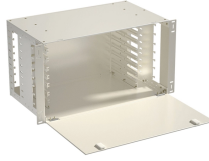

ACS-21 Distribution Box

An Extensive Library of Self-Developed Products

Optical Distribution Frame

Rack Mount Fiber Patch Panel

Stand Network Cabinet

Fiber Optic Distribution Box

Fiber Adapters

Copper Cable Patch Panel

Fiber Patch Cords

Modular zone distribution system for raised floors, improving cable management and installation.

The heart of the modular wiring system, the Main Distribution Box (MDB) delivers power to the Secondary Distribution Boxes via Power Extender Cables. The MDB comes standard in 6 double ...

ACS/Uni-Fab Lab Boxes, Power Points and Floor Boxes are the building blocks for a unique, user friendly system of Computer Room Power Distribution assemblies. We combine the benefits of ...

Lex Products offers a full range of portable power distribution units including boxes, boards and panels, specifically engineered for indoor and outdoor use.