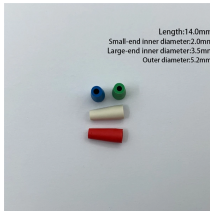

Sturdy & Protective : Crafted from top-tier ABS material, this Distribution Box provides a strong and protective shield for your circuit breakers, preventing accidental damage.

With a clear cover for easy monitoring, flame-resistant ...