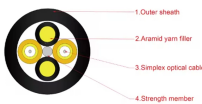

Learn how to choose the right wire terminal connectors based on wire gauge and current load. Difvan guides you with tables and diagrams.