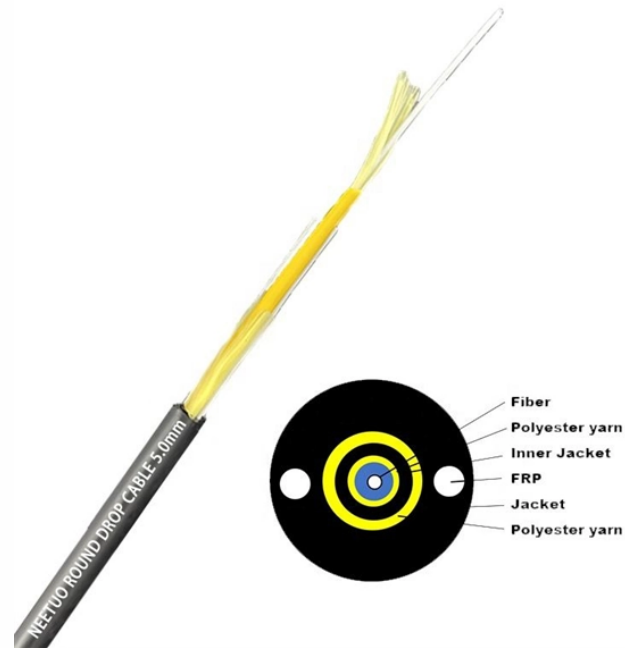

A 500 Mbps fiber optic cable and a gigabit router are sufficient

A 500 Mbps fiber optic cable and a gigabit router are sufficient

Blazing internet speeds that hit 500 Mbps and beyond enter rarified "gigabit" territory. While both offer hyper-fast downloading beyond typical plans, 1 Gig (Gbps) costs extra.

This guide breaks down 500 Mbps, 1 Gig, and 2 Gig (2,000 Mbps) to help you understand what each speed can do for your home, from streaming and gaming to smart home devices and ...

Cable routers often lack the processing power and WiFi standards needed to fully utilize fiber's capabilities. For best results, upgrade to a router specifically designed for high-speed fiber ...