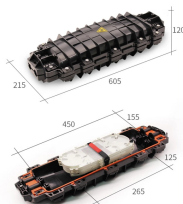

These 9/125 Singlemode fiber optic cables come in various colors and lengths. Can't Find What You Are Looking For? Build Your Own Custom Cable >> Easy Product Returns within 30 Days and Secure ...