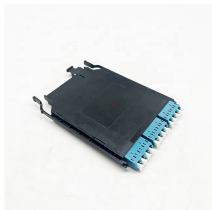

90° Right Angle Cable Tray Cover Plate

90° Right Angle Cable Tray Cover Plate

Angle plates are supplied in 90 & 170-degree options for structural direction transition between two sections of the cable trays & ladders. The angle plates can be supplied as a set with suitable fasteners.

Choose from our selection of 90 degree plates, including multipurpose 6061 aluminum 90° angles, low-carbon steel 90° angles, and more. Same and Next Day Delivery.

allG offers Cable Tray Covers for a variety of jobsite solutions. See chart below and pick up yours today!

Used to fully enclose 12x4 channel in conjunction with the Spill-Over Junction FRSPJ2X2BL. Cover snaps onto the channel base. Hinged feature allows easy access to add or remove cables.

Flat 90° Bend - Medium Duty Flat 90° Bend - Heavy Duty Tray to Channel Klip - Medium Duty Tray to Channel Klip - Heavy Duty Cranked Coupler - Light Duty Cranked Coupler - Medium Duty Cranked ...

Cablofil Fiber Trough utilizes high strength steel components to provide the strength and durability required to manage fiber cabling requirements in the most demanding data center environments.

Clean Tray 90-Degree Elbows are used for right-angle installations. The Clean Tray stainless steel system is designed to protect rated cabling in applications that require frequent washdown.