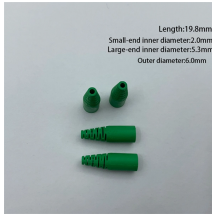

Discover fiber optic panel box 86 with 2 SC ports, ABS material, and CE certification. Ideal for FTTH networks, wall-mounted installation, and reliable data connectivity.

Featuring two ports, this panel supports precise fiber termination and provides secure housing for optical fiber adapters, ensuring optimal network performance and durability.

The indoor 86mm type FTTH mini fiber optic faceplate employs a compact plug-in design, combines a modern design concept, adopts imported plastic, is of a graceful appearance and applicable for ...

FS offers FHD® FAPs and FHU™ 1U fiber patch panel with LC, SC, MTP®/MPO connectors in singlemode/multimode fiber to deploy medium for high-density fiber optic network applications.