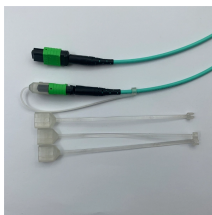

Various parts such as splicing connectors, fiber optic field connectors, and fusion protection sleeves can be installed inside to meet the installation and modes of various fiber optic cables (especially butterfly ...