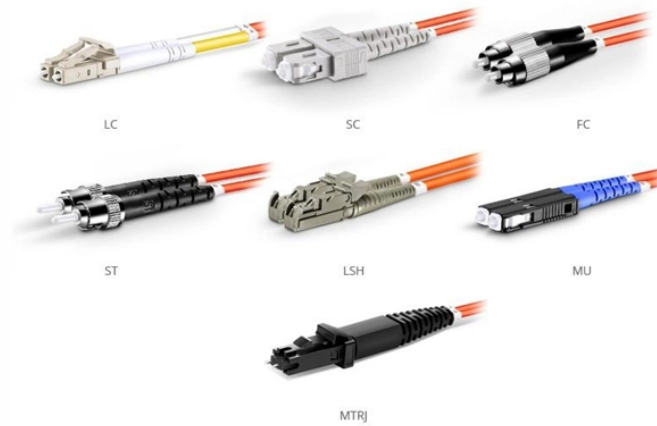

800G optical switch used in Bulgarian intelligent computing center

OM1 Fiber Patch Cable Family

800G optical switch used in Bulgarian intelligent computing center

As a core component connecting servers, switches, and storage systems, optical modules play a pivotal role in unlocking the performance of intelligent computing centers.

The test results demonstrate that H3C's 800G CPO silicon photonic switch series, H3C S9827, has excellent reliability and stability in key performance indicators such as overall switch...

The test results demonstrate that H3C's 800G CPO silicon photonic switch series, H3C S9827, has excellent reliability and stability in key ...

For AIGC scenarios, H3C released the 800G CPO switch S9827-64EO, which naturally supports lossless related functions, such as PFC, ECN, AI ECN, iNOF (Intelligent Lossless NVMe ...

Explore the 800G OSFP SR8 optical module with key features, advantages, and applications in AI/GPU clusters, HPC, and hyperscale data centers for reliable short-reach connectivity.

Celestica's 800G Family of Network Switches are purpose-built to support cutting-edge AI/ML and HPC requirements. The DS5000 delivers unparalleled high-density and high-performance solutions ...

By eliminating DSP processing, the FS 800G LPO module reduces end-to-end data transmission latency significantly than traditional optical modules. This dramatic improvement is particularly valuable for ...