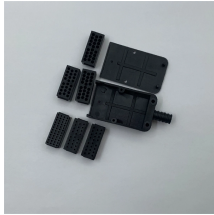

Our Bulletin 898P Pico (M8) Distribution Boxes interface multiple devices to a control system through a single cable.

This sturdy and reliable box is built to provide you with safe & efficient power distribution, whether you're on a job site, hosting an event or dealing with a power outage.