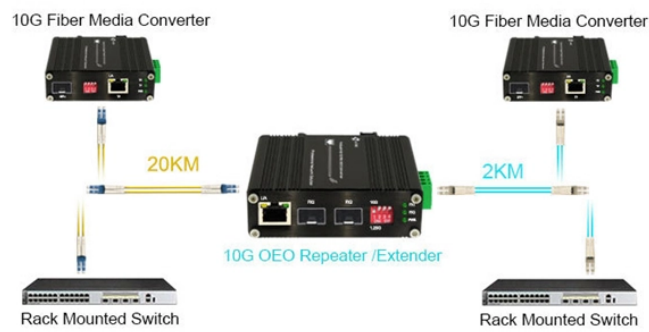

## 8-core single-mode optical fiber splice box model

## 8-core single-mode optical fiber splice box model

The 8 port Fiber Distribution Box is sturdy in structure, lightweight in size, and ...

With its efficient design, the Haile 4 Port 8-Core Optical Fiber Terminal Box makes it easy to splice fiber optic cables, manage pigtails, and ensure smooth connectivity across your network.

The FAT-8T Fiber Optic Termination Box features an integrated splice cassette and cable management rods, allowing you to manage fibers in a reasonable radius condition.

8-core outdoor fiber optic termination box for FTTx networks; supports fiber splicing, splitting, and distribution; pole or wall-mounted; IP65-rated protection.

Fiber splicing, splitting and distribution can be done in this box, and at the same time, it provides solid protection and management for FTTH network construction.

The HAILE 8 Optical Fiber Termination Box P1-8-FC is designed for managing up to 8 optical fiber connections using FC connectors. The box includes dedicated splice trays for cable pigtail splicing, ...