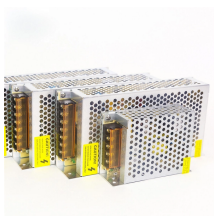

## 8-core single-mode optical fiber splice box model

The 8 port Fiber Distribution Box is sturdy in structure, lightweight in size, and ...

With its efficient design, the Haile 4 Port 8-Core Optical Fiber Terminal Box makes it easy to splice fiber optic cables, manage pigtails, and ensure smooth connectivity across your network.

The FAT-8T Fiber Optic Termination Box features an integrated splice cassette and cable management rods, allowing you to manage fibers in a reasonable radius condition.

8-core outdoor fiber optic termination box for FTTx networks; supports fiber splicing, splitting, and distribution; pole or wall-mounted; IP65-rated protection.

Fiber splicing, splitting and distribution can be done in this box, and at the same time, it provides solid protection and management for FTTH network construction.

The HAILE 8 Optical Fiber Termination Box P1-8-FC is designed for managing up to 8 optical fiber connections using FC connectors. The box includes dedicated splice trays for cable pigtail splicing, ...

Shop high-quality 8 core fiber optic splice boxes for reliable FTTH networks. Durable, waterproof, and with advanced PLC splitters for efficient distribution.

Compact 8-core fiber box with integrated tray design, supporting 8 SC adapters and cassette splitters. IP55-rated for wall/pole mounting in FTTH networks.