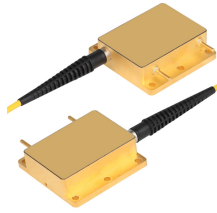

8-core optical cable 2-1 0

8-core optical cable 2-1 0

We use the most advanced manufacturing innovations available, reducing lead time and making us more responsive. Our advantage system for manufacturing that we use, allows for global ...

Main products are optical fiber cables, data cables, communications cables etc. Its yearly productive capabilities are 4 million core kilometers, 0.5 million boxes, and 6 million pair kilometers respectively.

NanoCore® Micro Distribution cable offers 250um fiber in a loose tube micro cable design. This enables a higher fiber strand count in a small-diameter cable, making it ideal for use in hyperscale data ...

8 core fibre optics cable for indoor and outdoor communication. Our cables are durable, reliable, and designed for efficiency. Wholesale prices available.

Description: Includes 8 individual fibers within a single cable. Benefits: Provides the capability for multiple data channels, enabling efficient data distribution and connectivity for various network setups.