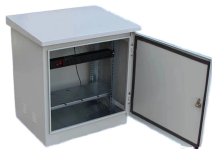

Leading fiber splice box manufacturers & suppliers, provide a range of fiber optic splice box with different core numbers and support OEM ODM service.

Optical Distribution Frames; NGF Product Line
Accessory Accessory Type: Cable Clamp Kit For Use With Fiber Termination Blocks Kit Type: Cable Clamp Kit COMMSCOPE