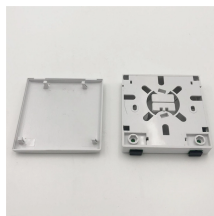

8-core fiber optic splice box from a North Macedonian supplier

8-core fiber optic splice box from a North Macedonian supplier

Ideal for last mile FTTH deployments, this versatile 8 core fiber distribution box is perfectly suited for small-scale installations in apartments, residential, or commercial buildings, enhancing floor ...

This distribution box can connect up to 2 optical cables, providing space for distributors and 8 fuses. It is equipped with 8 SC adapters for efficient organization and management.

FBR-11607 Fiber-Optic Distribution Box, 8-Core is a high quality product by Bud Industries used for electronic enclosure applications.

Find trusted fiber optic splice housing suppliers with IP65 waterproof, SC connector compatible, and customizable options. Click to explore verified manufacturers for FTTH & 5G networks in 2026.

This closure is developed to splice and branch fiber optic cables on underground, aerial, wall-mounting, pole-mounting and duct-mounting routes during FTTH network deployments.