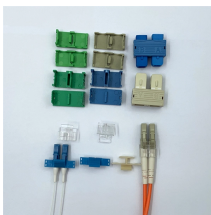

This 6U server rack comes fully assembled for quick and easy deployment. Front and rear vertical rails with square mounting holes accept standard rack equipment up to 16.5 inches (419 millimeters) ...