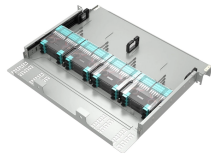

Floor standing and movable with brake casters or leveling feet. The base is also pre-drilled for securely fastening the small home server rack to the ground if needed, providing you with additional stability to ...

2-Post 6U RACK CABINET: Wall-Mount Server Rack with a maximum mounting depth of 15.0" (38.0cm) is ideal for installing network switches, patch panels and other rackmount equipment in your ...

Equipment mounts sideways within this 6U rack cabinet to use limited space efficiently. The fully assembled enclosure organizes equipment up to 29.4 in. deep.