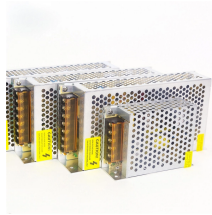

Compared with the traditional power distribution box, it is safer to cut off the strong power supply remotely, and it can save energy through the timing mode while controlling the equipments ...

60kW Air Force style military power distribution box for large expeditionary and base camp power systems. Distributes to ECUs, lighting, and PDUs.

The PLC LED Display Power Distribution Box provides intelligent control, alarm protection, and multi-mode operation for LED screens and industrial power systems.

The PLC intelligent power distribution box is equipped with PLC as the interlligent control unit along with monitoring sensors to reslize the external environment monitoring and real- time control of abnormal ...

Switched power distribution unit for data centers. 60kW smart PDU with transformerless design and rack mount compatibility for server environments.

60KW PLC distribution cabinet The PLC intelligent power distribution box is equipped with PLC as the interlligent control unit along with monitoring sensors to reslize the external environment monitoring ...

Designed to increase flexibility and agility of data center power distribution through a design that does not require a raised floor.

The PD Power Systems 60KW PDP is designed to accept power at 120/208 VAC, 3-phase, utilizing 200 amp Power connectors. Power is then distributed at 120/208 VAC 3-phase and 120 VAC 1-phase.