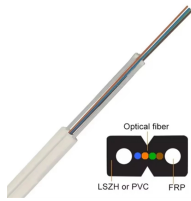

Large size pipe bending refers to the technique of bending pipes with large diameters, often over 24 inches (600 mm). Due to the pipe's size and weight, specialized equipment and expertise are

...

Contact Us

For more information, pricing, or custom network solutions, please contact us:

Website: <https://www.hashherbcafe.co.za>

Email: hello@hashherbcafe.co.za

Phone: +27 63 814 7295

Address: 15 Galaxy Road, Linbro Business Park, Johannesburg, 2065, South Africa

This document is for informational purposes only. Specifications subject to change without notice.