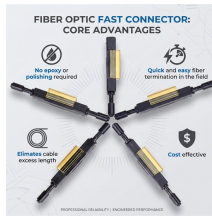

5G fronthaul DWDM module

5G fronthaul DWDM module

DWDM AWG multi/demultiplexer product, which are using for 5G wireless network fronthaul. With this new product, telecom operators are able to integrate the multichannel O-band DWDM capability into ...

TFF DWDM Filter Module with precise wavelength allocation and high-density wavelength allocation for 5G fronthaul networks, ensuring stable signal transmission.

Complete guide to selecting 25G SFP28 optical modules for 5G fronthaul networks. Compare SR, LR, ER, BiDi, and CWDM types covering transmission distance, wavelength, power ...

Designed for high-speed transmission within 10 km, this optical module utilizes Dense Wavelength Division Multiplexing (DWDM) technology in the O-Band spectrum, offering an optimized ...

Our EDGEOPTIC DWDM-25GFH-SFP28-15 is a multi-vendor compatible 25G Fronthaul DWDM SFP28 dual-fiber optical module designed for high-density wavelength-division multiplexed mobile fronthaul ...