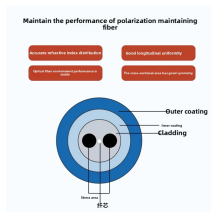

The most representative DWDM technology solution suitable for 5G fronthaul is a wavelength adaptive access type DWDM system based on ITU-T G.698.4 (formerly G.metro) standard. This solution uses ...

FIBERSTAMP's COLOR X SiPh DWDM Optical Solution delivers a complete O-Band DWDM (Dense Wavelength Division Multiplexing) interconnect platform optimized for metro access, data center ...