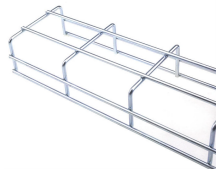

52.5" LED Rope Light available at low prices! We have a huge selection of high quality stepvan, walkin van, and food truck parts including brakes, exhaust, fuel tanks, lights, roll up door parts, and more!