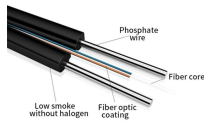

576 light delivery box ends

576 light delivery box ends

Buyers Products LED Rope Light has 576 clear LED lights encased in flexible PVC and includes connections and mounts for easy installation. At 52.5 ft, the rope light gives you enough length to line ...

Buyers Products LED Rope Light has 576 clear LED lights encased in flexible PVC and includes connections and mounts for easy installation. At 52.5 ft, the rope light gives you enough length to line ...

This LED rope light has 576 clear LED lights encased in flexible PVC and includes ...

SPECIFICATIONS: Included in this box is a single 48-foot-long black string light with fifteen incandescent S14 bulbs for the corresponding sockets. Each incandescent bulb uses 11 watts of ...

Easy Installation and Extendable: Each rope comes with male and female ends, this versatility enables them to join together for different combinations of colors and sizes, extendable up to a maximum ...