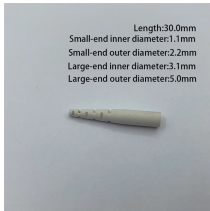

Ideal for large-scale outdoor fiber optic network installations, this durable black closure offers superior sealing performance, weatherproof protection, and long-term reliability for backbone and access ...

By accommodating and protecting 576 splicing connections, the N600D-0576-6 provides a high level of scalability in your network design. The enclosure supports up to six cable entry passthroughs to ...

The 576 core dome joint closure is a mechanical sealing design with one oval port cable entry and eight round port outlets. It is a great solution for distributing, splicing and storing outdoor optical cables.