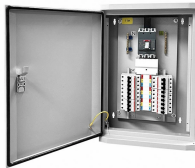

Adopting SMC box, sheet metal box and stainless steel box, modular structure, the introduction, stripping and scheduling of optical cables can achieve full frontal operation