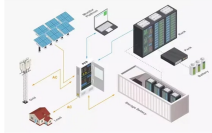

## 576 Triple Play Optical Distribution Box

The 576 port FDH is ideal for pad mount applications. Westell's Fiber Distribution Hub (FDH) cabinet series provides a unique solution for fiber interconnection and distribution that suits nearly any ...

Specially designed and fabricated for outdoor operations, these cabinets can withstand extreme weather conditions, ensuring well-organized and centralized distribution of connections.

Our fast deployment fiber distribution cabinets can accommodate multiple fiber capacities that include 144, 288, 432 and 576. They enable you to deploy fiber count capacities of 144 or more in the field ...

To prove you're not a bot, solve this simple math problem. The machine translated document is now available for download.

It is typically used in buildings to splice incoming Outside Plant (OSP) fiber optical cables into customer premises cables. In certain situations, it is necessary to mount it on the exterior of a building or a ...

Precision Power Distribution Cabinet Power Distribution & Control Boards Genset Data Cage - All In One Data Center

This cabinet is widely used in FTTX access network provides splice, storage, termination, splitting, customer cable routing functions etc., without cables ...