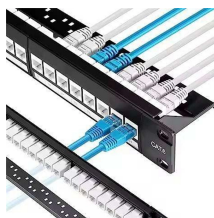

1.We can ship the items by DHL, FedEx, TNT, UPS, EMS, Aramex and China Mail Post. 2.We need 1-3 days to process the goods after the payment arrived. 3.We are not responsible for any accidents or ...